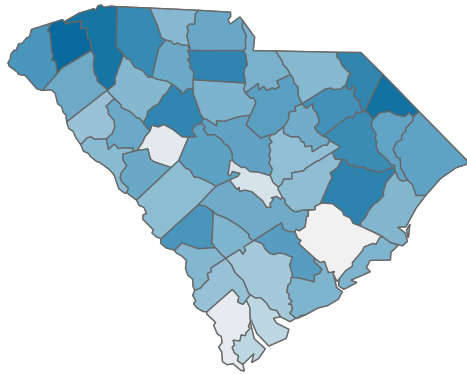

COVID-19 in South Carolina

As of 11:59 PM on 8/9/2021

Cases

648,508

Select Date Range & County to Filter Page Values

All values

COUNTY

All

Past 2 weeks Confirmed

25524

Rate of COVID-19 Cases per 10,000 population, by County

County Displayed: **South Carolina** | Dates Displayed: 3/4/2020 to 8/9/2021

[Use County Filter Above to View ZIP Code Counts](#)

Find your ZIP

All

Reported COVID-19 Cases, by Week of Report

County Displayed: **South Carolina** | Dates Displayed: 3/4/2020 to 8/9/2021

County Displayed: **South Carolina** | Dates Displayed: 3/4/2020 to 8/9/2021