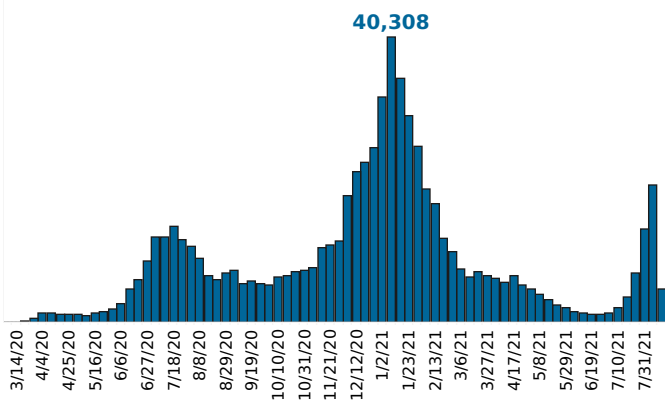

COVID-19 in South Carolina

As of 11:59 PM on 8/9/2021

Cases

648,508

Select Date Range & County to Filter Page Values

All values

COUNTY

All

Past 2 weeks Confirmed

25524

Rate of COVID-19 Cases per 10,000 population, by County

County Displayed: **South Carolina** | Dates Displayed: 3/4/2020 to 8/9/2021

[Use County Filter Above to View ZIP Code Counts](#)

Find your ZIP

All

Reported COVID-19 Cases, by Week of Report

County Displayed: **South Carolina** | Dates Displayed: 3/4/2020 to 8/9/2021

County Displayed: **South Carolina** | Dates Displayed: 3/4/2020 to 8/9/2021